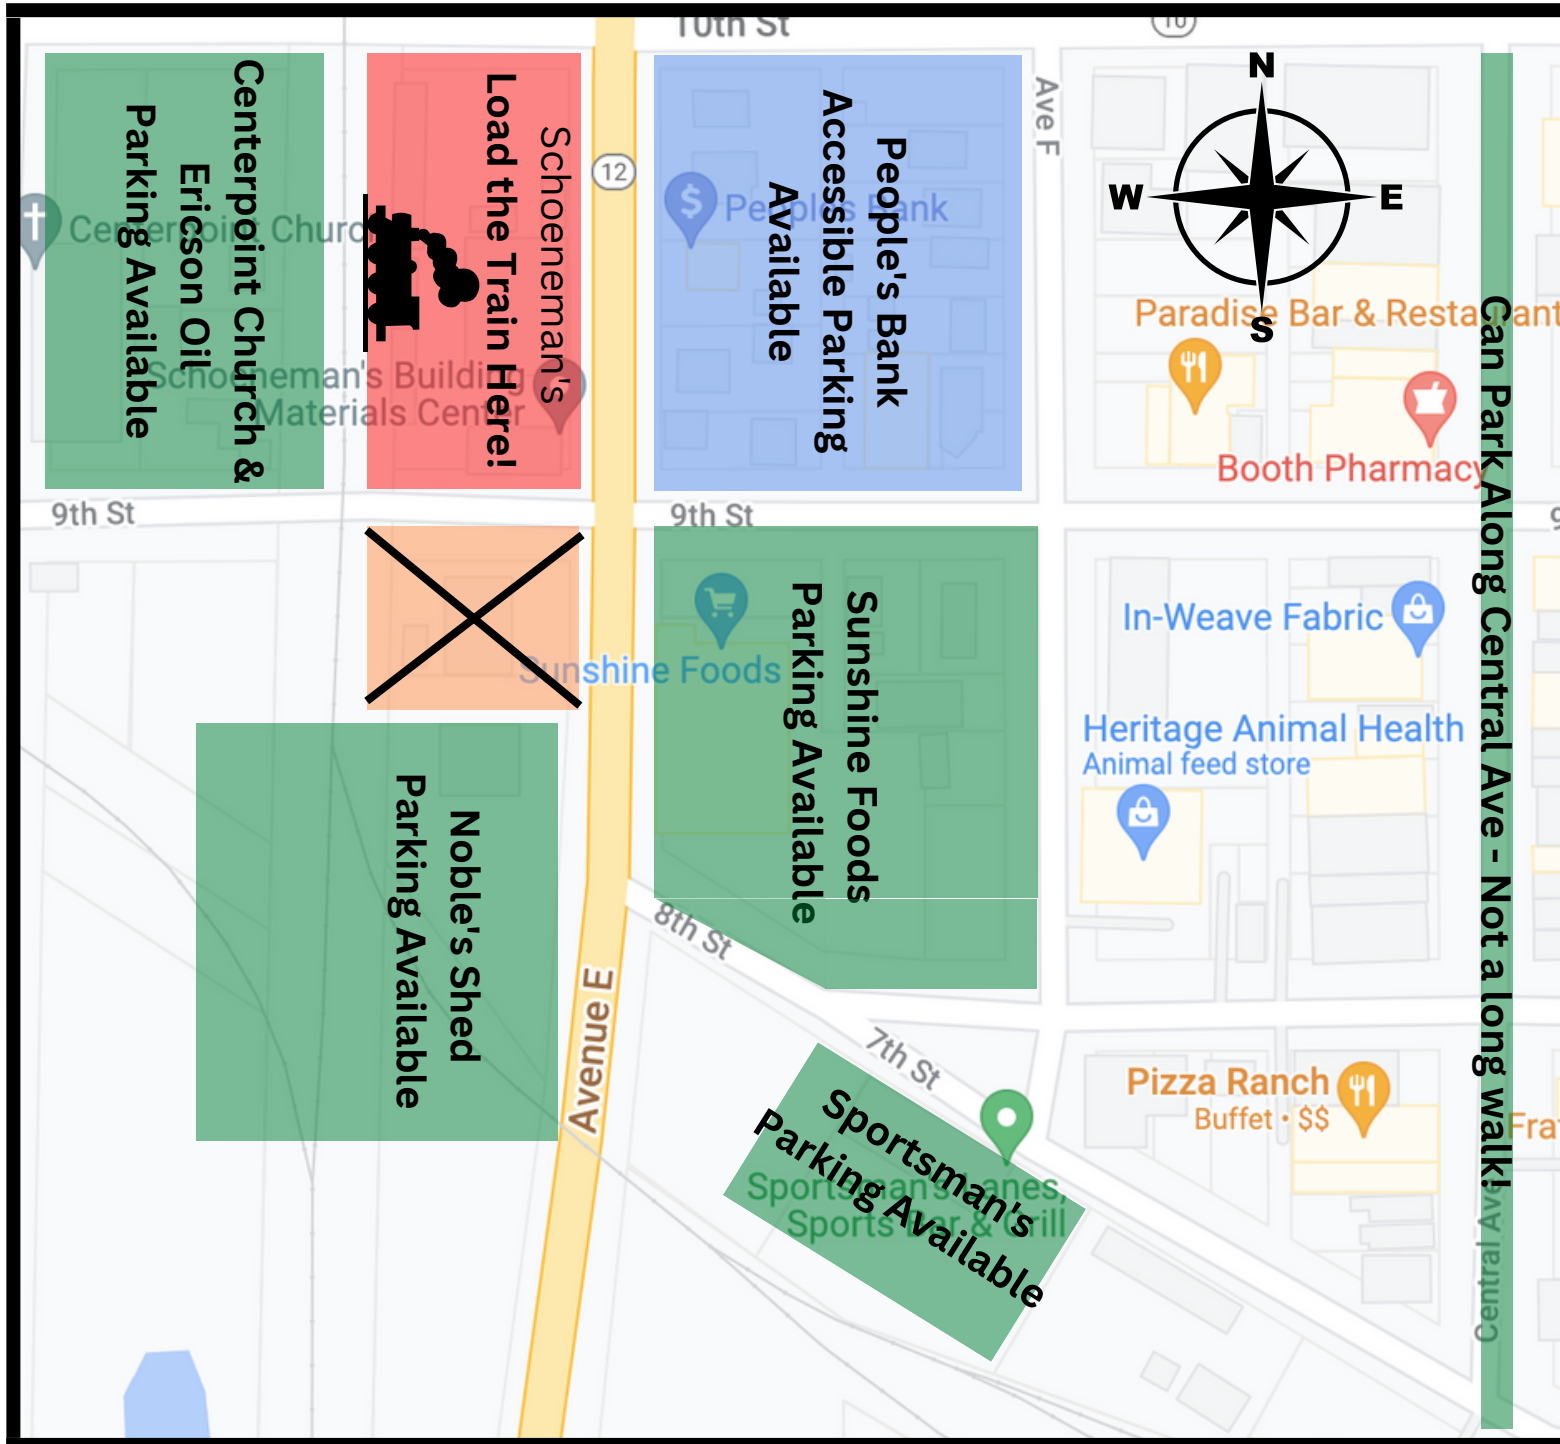

HAWARDEN HOLIDAY EXPRESS PARKING MAP

PARKING AVAILABLE AT THE FOLLOWING LOCATIONS

**Centerpoint Church
Ericson Oil**
400 10th Street

Noble's Shed
809 Avenue E

Sunshine Foods
800 Avenue E

Sportsman's Lanes
520 7th Street

Park Along Central Avenue

ACCESSIBLE PARKING AVAILABLE

People's Bank
920 Avenue E

**LOAD THE TRAIN AT
SCHOENEMAN'S**
816 IA 12